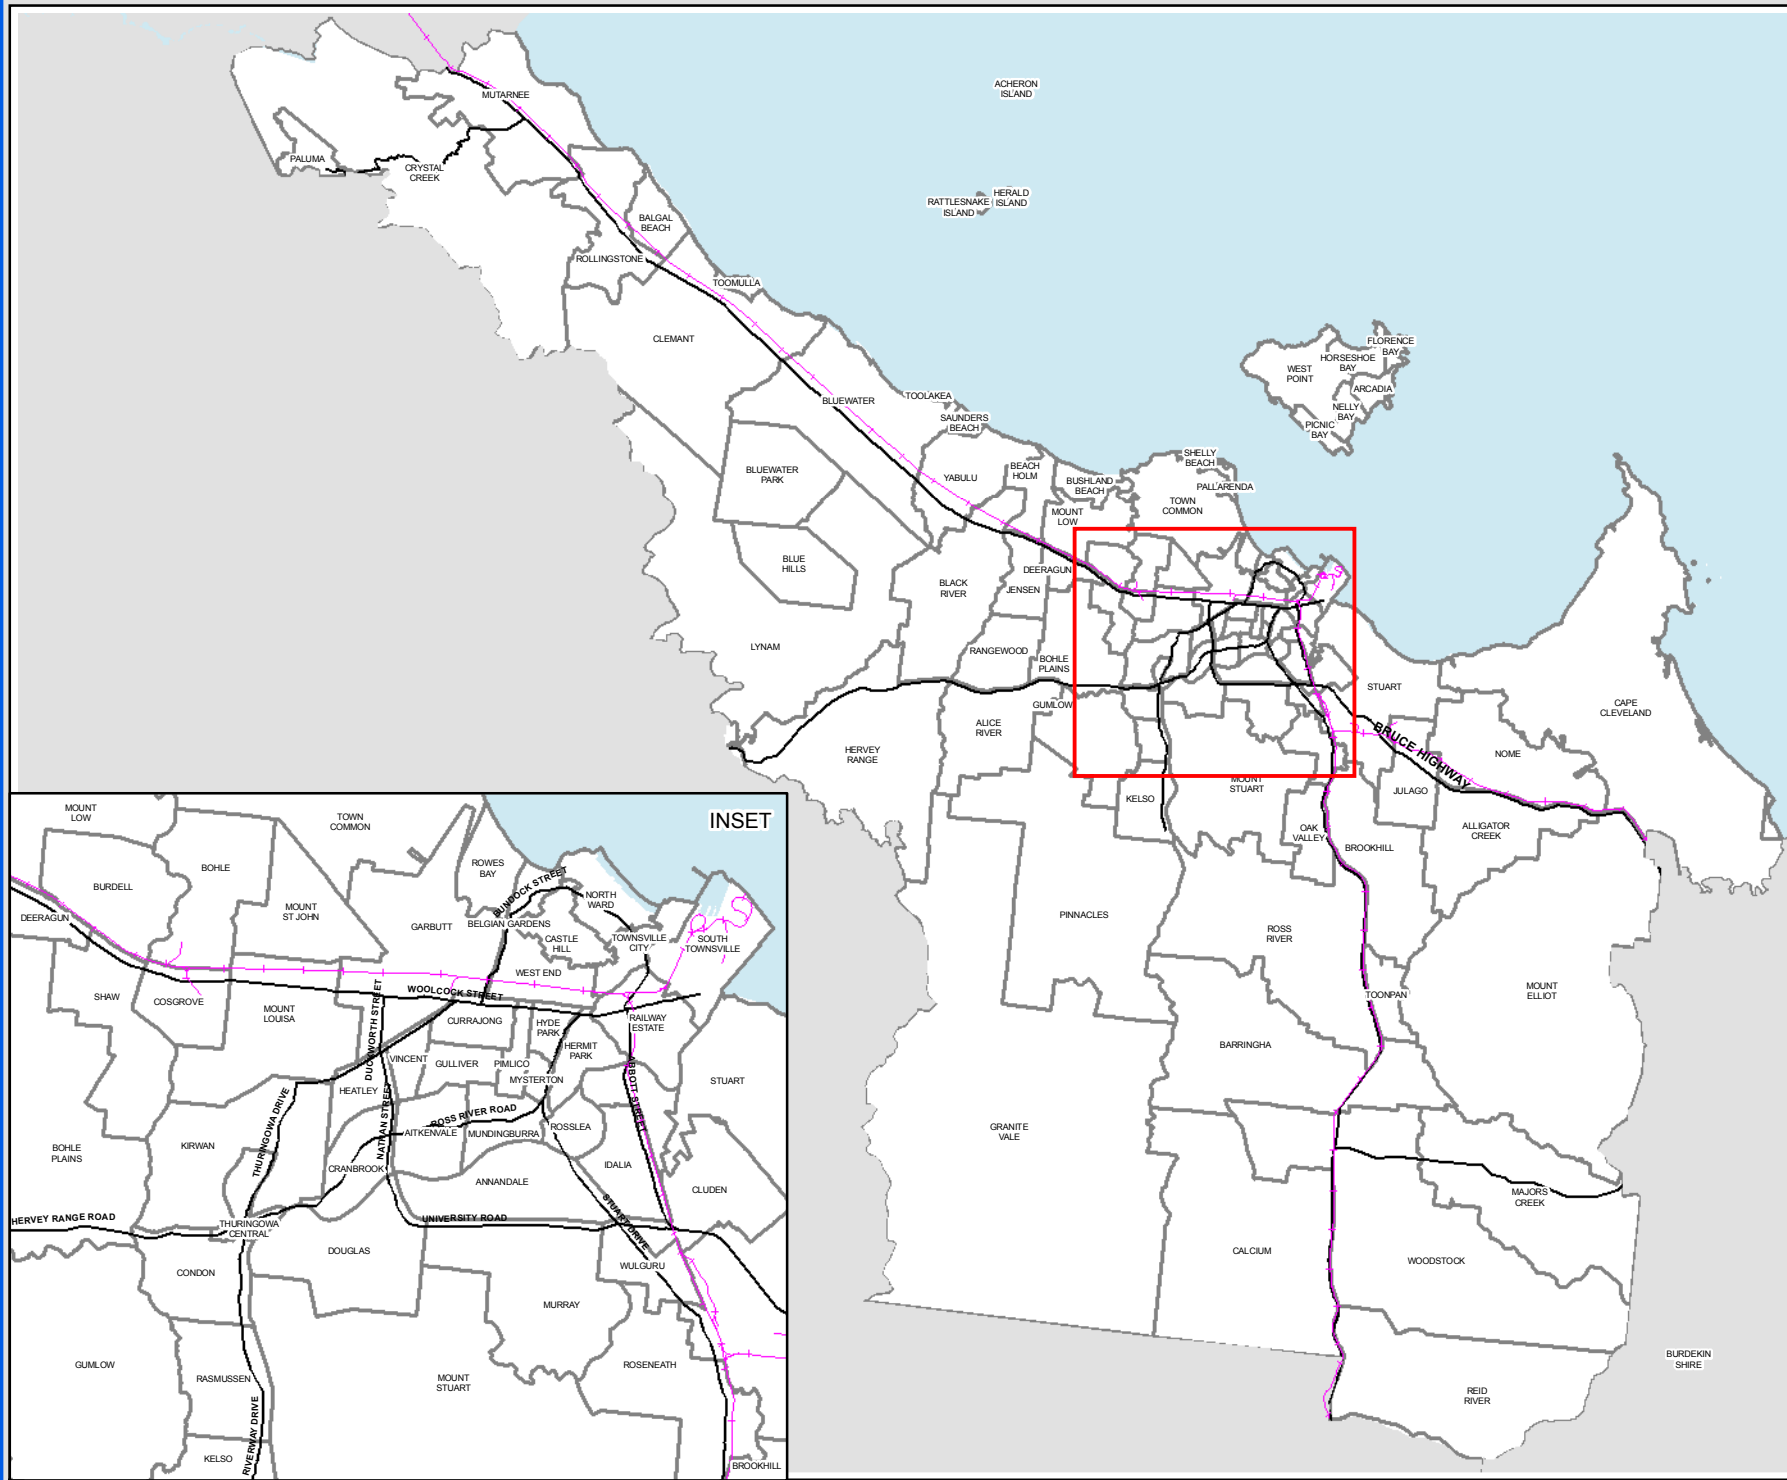

Demographic Profile Townsville Suburbs

SUBURB LIST

| | |
|-----------------|--------------------|
| Aitkenvale | Majors Creek |
| Alice River | Mount Elliot |
| Alligator Creek | Mount Louisa |
| Annandale | Mount Low |
| Arcadia | Mount St John |
| Balgai Beach | Mount Stuart |
| Barringha | Mundingburra |
| Beach Holm | Murray |
| Belgian Gardens | Mutarnee |
| Black River | Mysterton |
| Blue Hills | Nelly Bay |
| Bluewater | Nome |
| Bluewater Park | North Ward |
| Bohle | Oak Valley |
| Bohle Plains | Oonoonba |
| Brookhill | Pallarenda |
| Burdell | Paluma |
| Bushland Beach | Picnic Bay |
| Calcium | Pimlico |
| Cape Cleveland | Pinnacles |
| Castle Hill | Railway Estate |
| Clemant | Rangewood |
| Cluden | Rasmussen |
| Condon | Reid River |
| Cranbrook | Rollingstone |
| Crystal Creek | Roseneath |
| Cungulla | Ross River |
| Currajong | Rosslea |
| Deeragun | Rowes Bay |
| Douglas | Saunders Beach |
| Florence Bay | Shaw |
| Garbutt | Shelly Beach |
| Granite Vale | South Townsville |
| Gulliver | Stuart |
| Gumlow | Thuringowa Central |
| Heatley | Toolakea |
| Hermit Park | Toomulla |
| Hervey Range | Toonpan |
| Horseshoe Bay | Town Common |
| Hyde Park | Townsville City |
| Idalia | Vincent |
| Jensen | West End |
| Julago | West Point |
| Kelso | Woodstock |
| Kirwan | Wulguru |
| Lynam | Yabulu |