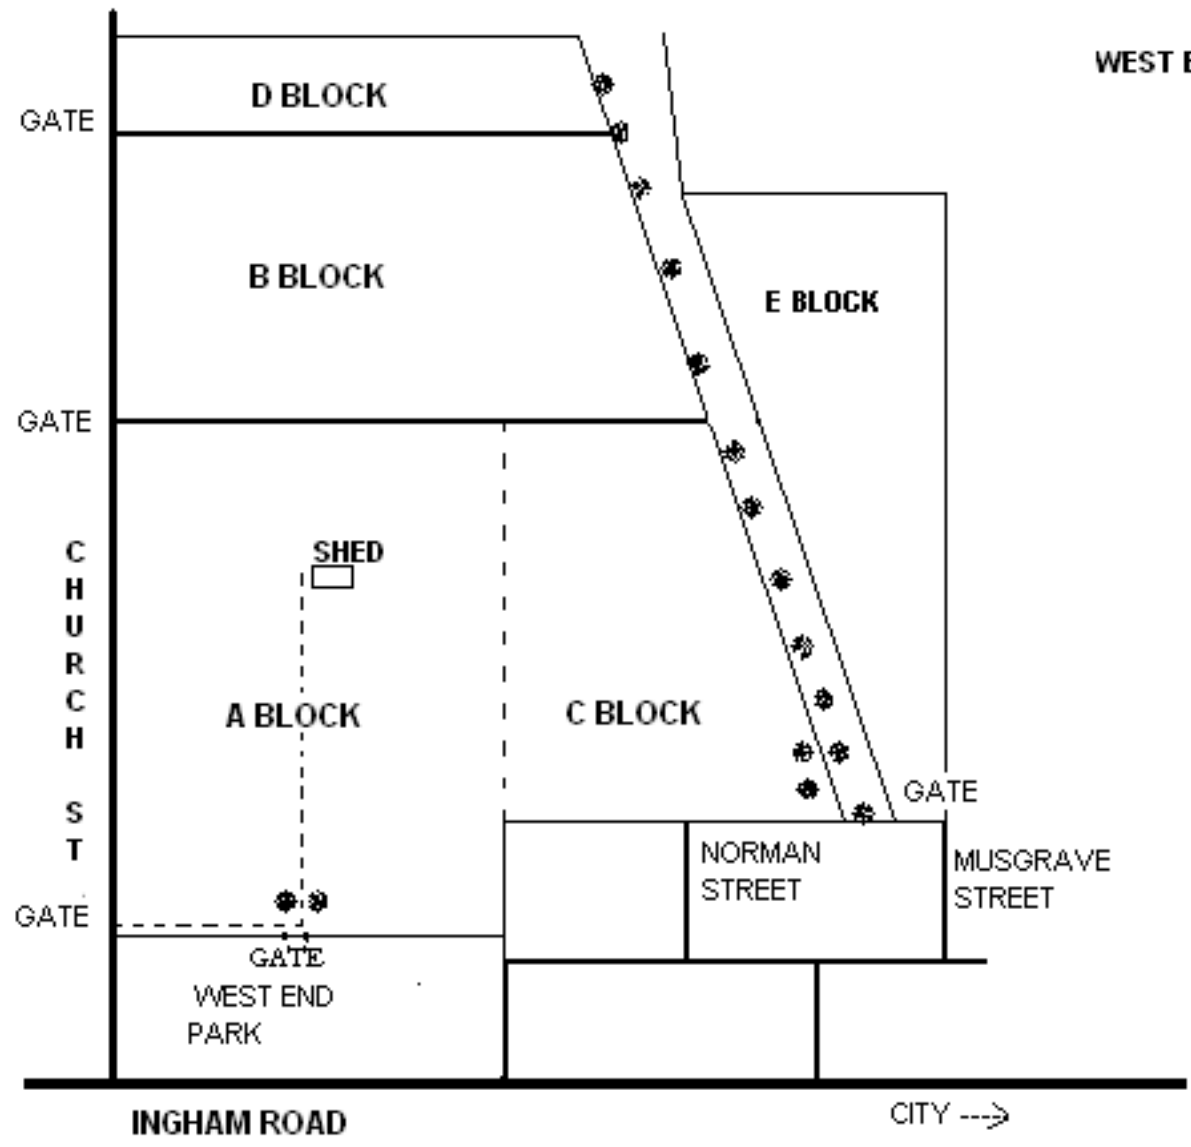

# WEST END CEMETERY

## WEST END CEMETERY

Gates are open from 6.00am - 6.00pm