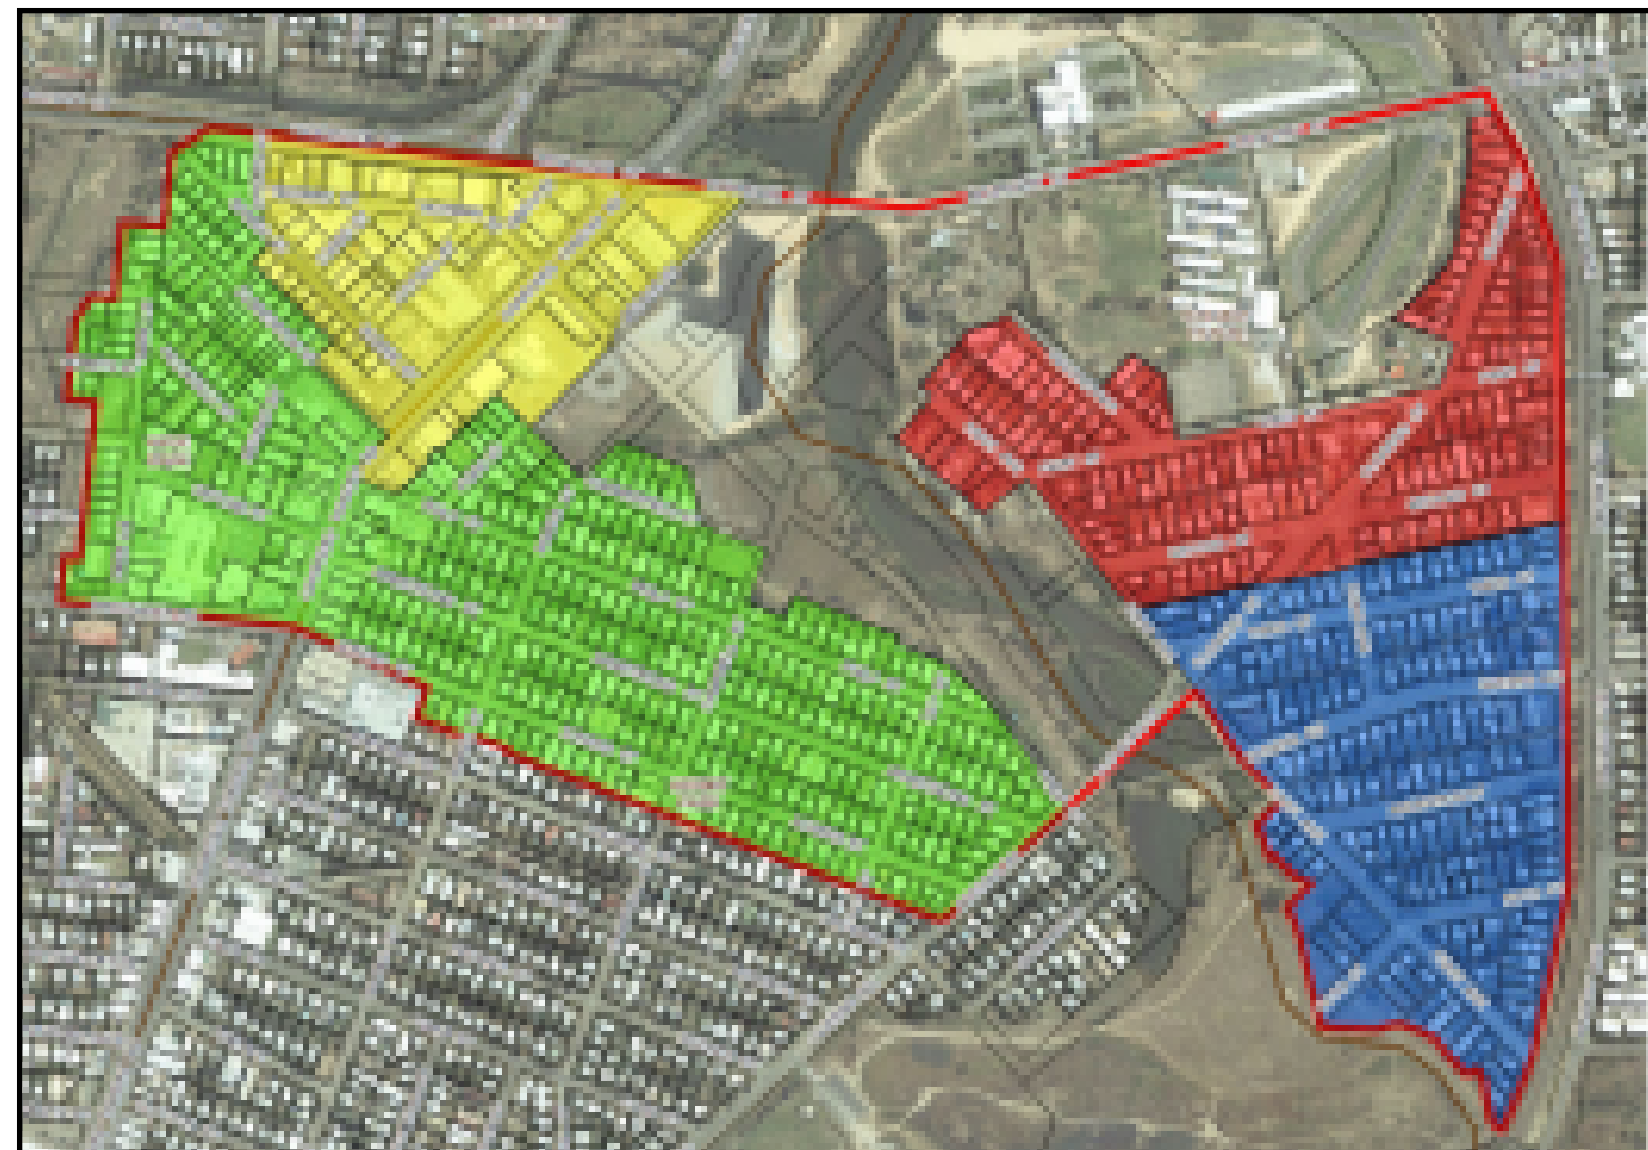

PARKING PASSES

PARKING PASS ZONE MAP: ENFORCED FROM 8TH—10TH JULY

The below map indicates the boundaries of the regulated parking areas. These areas are regulated to stop non-residents and non-business stakeholders parking on the affected streets. A two hour limit will apply to any vehicle parked without displaying the relevant parking pass within these areas. Council fines will apply.

**All regulated areas will be enforced from 8—10 July 2022
between 0700 and 1900.**

VEHICLE PASSES MUST BE PLACED ON THE RIGHT HAND CORNER OF THE DASHBOARD OR AFFIXED TO THE WINDSCREEN