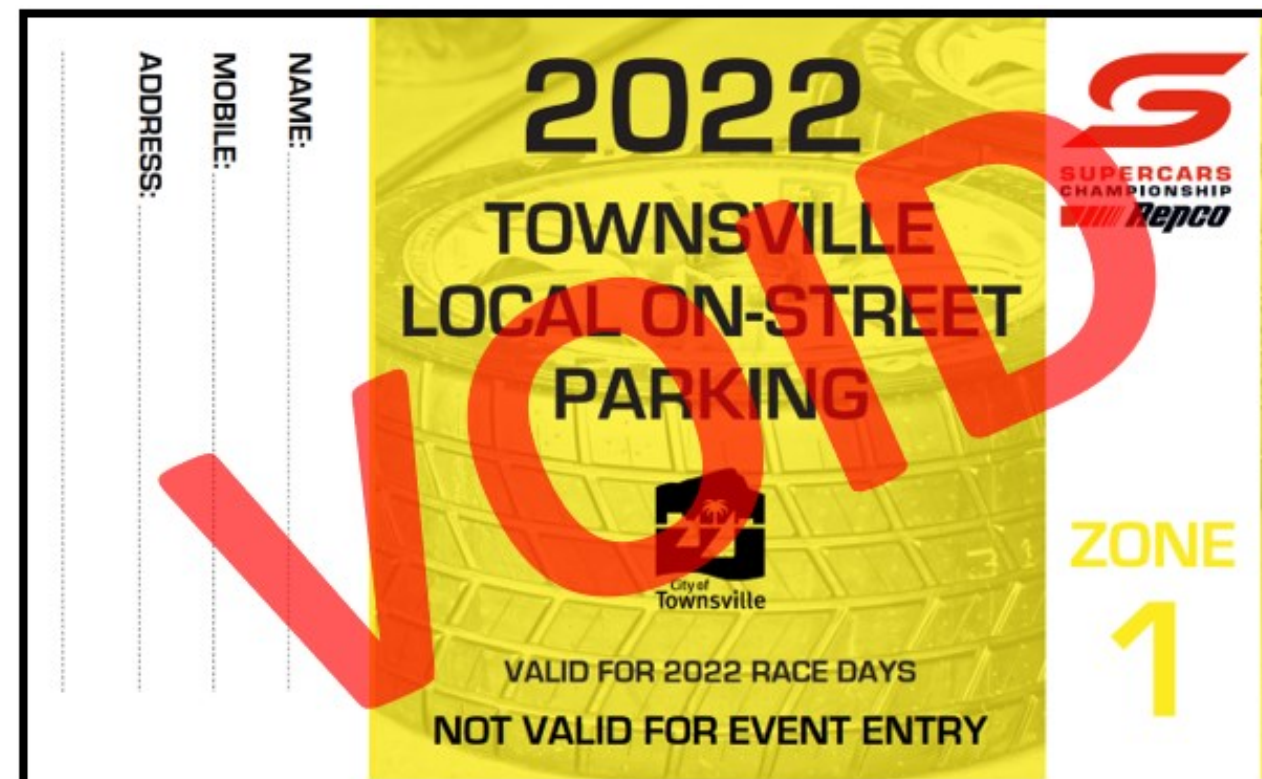

PARKING PASSES

PARKING PASS ZONE MAP: ENFORCED FROM 8TH—10TH JULY

The below map indicates the boundaries of the regulated parking areas. These areas are regulated to stop non-residents and non-business stakeholders parking on the affected streets. A two hour limit will apply to any vehicle parked without displaying the relevant parking pass within these areas. Council fines will apply.

**All regulated areas will be enforced from 8—10 July 2022
between 0700 and 1900.**

VEHICLE PASSES MUST BE PLACED ON THE RIGHT HAND CORNER OF THE DASHBOARD OR AFFIXED TO THE WINDSCREEN