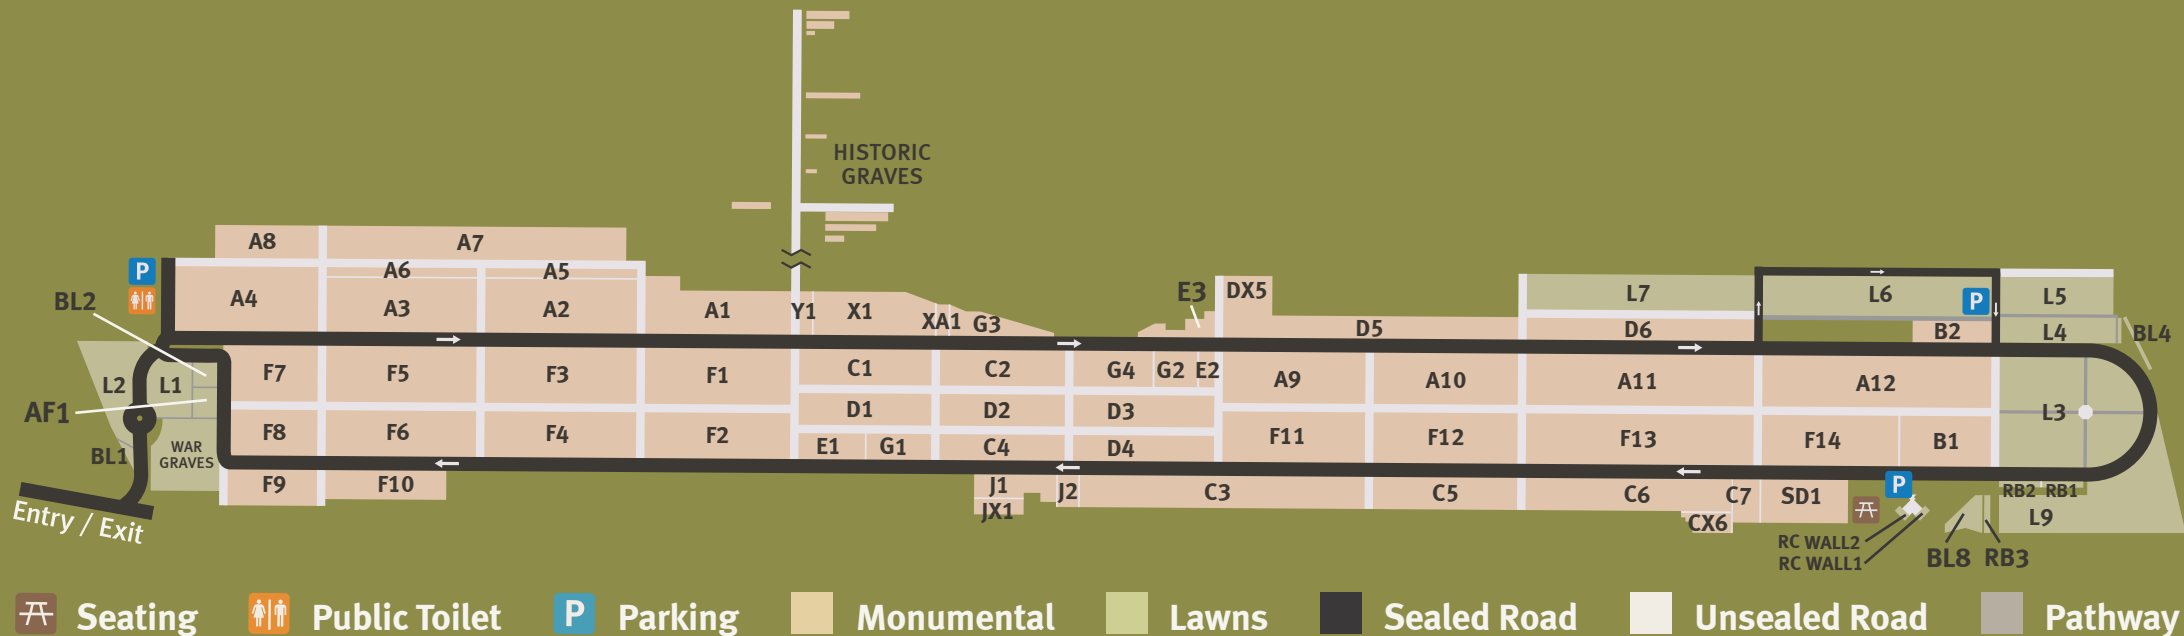

TOWNSVILLE CEMETERIES

Belgian Gardens

Gates open 6am - 6pm

Distance from entrance to far end of cemetery approximately 1.4km

13 48 10

enquiries@townsville.qld.gov.au

townsville.qld.gov.au