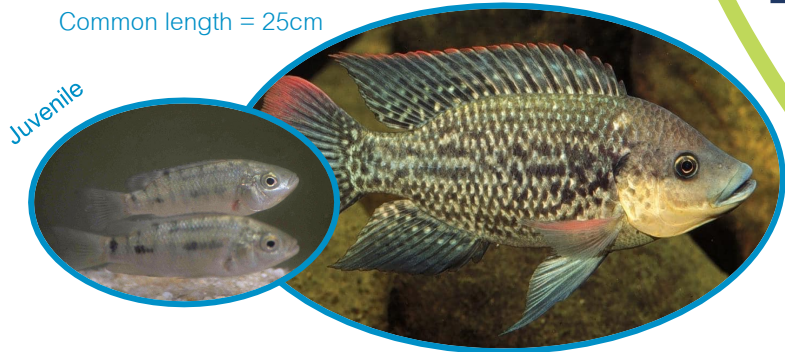

INVASIVE

Mosquitofish

Common length = 2 – 3 cm

Guppy

Common length = 3 – 6 cm

Platy

Common length = 4 – 6 cm

Tilapia

Common length = 25cm

Juvenile

Creekwatch

Freshwater Fish Guide

Glassfish

Common length = 4 – 6 cm

Eastern Rainbowfish

Common length = 6 – 8cm

Seven-spot Archerfish

Common length = 25cm

Mouth Almighty

Common length = 8cm

NATIVE

Empire Gudgeon

Common length = 3.5cm

Fly-Specked Hardyhead

Common length = 5 - 6cm